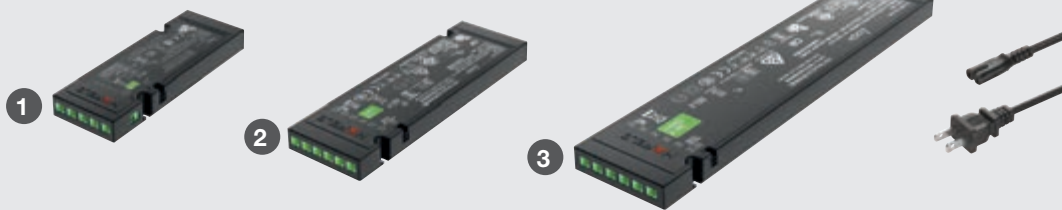

LED 3001

RECESS/SURFACE MOUNTED LIGHT

24 V SYSTEM

IP20

- > *CRI 90 lights are Title 24 Compliant
- > *CRI 90 lights offer more vibrant, true color rendering than lower CRI products
- > Enhances display cabinets and shelves

Item No.	833.75.113	833.75.115	833.75.014	833.75.015	833.75.114	833.75.116	833.75.006	833.75.007
SRP	\$36.00	\$36.00	\$36.00	\$36.00	\$36.00	\$36.00	\$34.00	\$34.00
Light Color (K) (LED only)	2700 (warm white)		3000 (warm white)		4000 (cool white)		5000 (cool white)	
Ø x H	65 x 11 mm (2 9/16" x 7/16")							
Wattage	1.7							
LEDs	24							
Lumen	140				130		115	
Lumen per watt	82				76		68	
CRI	90*						82	
Energy Efficiency class	A+							
Weighted energy consumption	1.87							
Material	Aluminum with clear glass							
Finish	silver	black	silver	black	silver	black	silver	black
Supplied with	2 m (78 3/4") lead							
Note Loox Lights and Drivers are "Suitable for use within Closet Storage Spaces"								

LED 3001

- > Driver see page 88
- > Components see page 127
- > Drill bit see page 146

- Surface Mounted Ring
Steel
silver
- > Item No. 833.77.710 **SRP \$4.00**
- black
- > Item No. 833.77.711 **SRP \$4.00**

- > Suitable for all of the world's power systems
- > With an integrated port for a wide selection of switches
- > Max. 84 W per light output
- > Lead length from driver to switch: Max. 6 m (236 1/4")