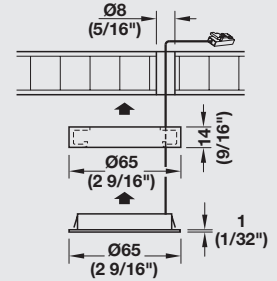

LED 3001

- > Driver see page 88
- > Components see page 127
- > Drill bit see page 146

1. Surface Mounted Ring
   Steel
   silver
2. > Item No. 833.77.710 **SRP $4.00**
3. black
4. > Item No. 833.77.711 **SRP $4.00**