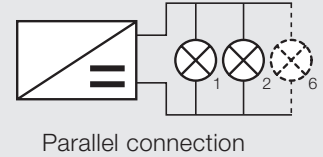

- > Suitable for all of the world's power systems
- > With an integrated port for a wide selection of switches
- > Max. 84 W per light output
- > Lead length from driver to switch: Max. 6 m (236 1/4")