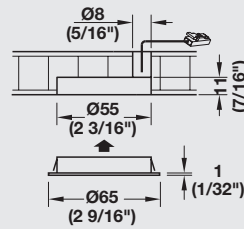

LED 3001

- > Driver see page 88
- > Components see page 127
- > Drill bit see page 146

1. Surface Mounted Ring
   Steel
   silver
2. > Item No. 833.77.710 **SRP $4.00**
3. black
4. > Item No. 833.77.711 **SRP $4.00**