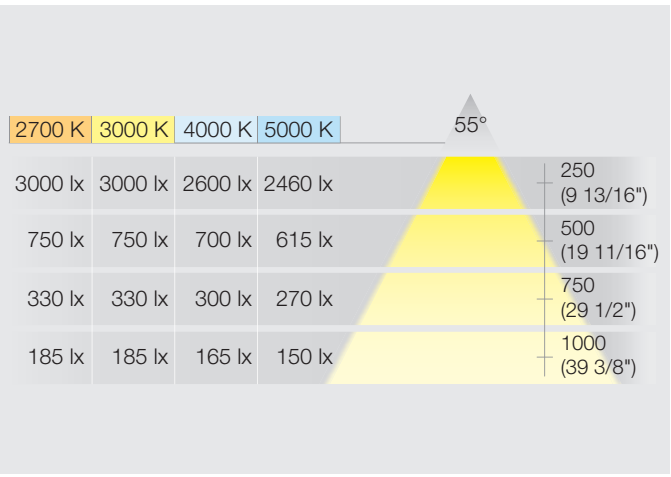

LED 3001

RECESS/SURFACE MOUNTED LIGHT

24 V SYSTEM

IP20

- > *CRI 90 lights are Title 24 Compliant
- > *CRI 90 lights offer more vibrant, true color rendering than lower CRI products
- > Enhances display cabinets and shelves

Item No.	833.75.113	833.75.115	833.75.014	833.75.015	833.75.114	833.75.116	833.75.006	833.75.007
SRP	\$36.00	\$36.00	\$36.00	\$36.00	\$36.00	\$36.00	\$34.00	\$34.00
Light Color (K) (LED only)	2700 (warm white)		3000 (warm white)		4000 (cool white)		5000 (cool white)	
Ø x H	65 x 11 mm (2 9/16" x 7/16")							
Wattage	1.7							
LEDs	24							
Lumen	140				130		115	
Lumen per watt	82				76		68	
CRI	90*						82	
Energy Efficiency class	A+							
Weighted energy consumption	1.87							
Material	Aluminum with clear glass							
Finish	silver	black	silver	black	silver	black	silver	black
Supplied with	2 m (78 3/4") lead							
Note Loox Lights and Drivers are "Suitable for use within Closet Storage Spaces"								

LOOX LED DRIVER

CONSTANT VOLTAGE 24 V

24 V SYSTEM

THIN PROFILE

- 1 Item No. 833.77.945
 $\otimes_1 + \otimes_2 + \dots + \otimes_6 < 20 \text{ W}$
- 2 Item No. 833.77.947
 $\otimes_1 + \otimes_2 + \dots + \otimes_6 < 40 \text{ W}$
- 3 Item No. 833.77.949
 $\otimes_1 + \otimes_2 + \dots + \otimes_6 < 90 \text{ W}$
max. 84 W per light output

- > Suitable for all of the world's power systems
- > With an integrated port for a wide selection of switches
- > Max. 84 W per light output
- > Lead length from driver to switch: Max. 6 m (236 1/4")